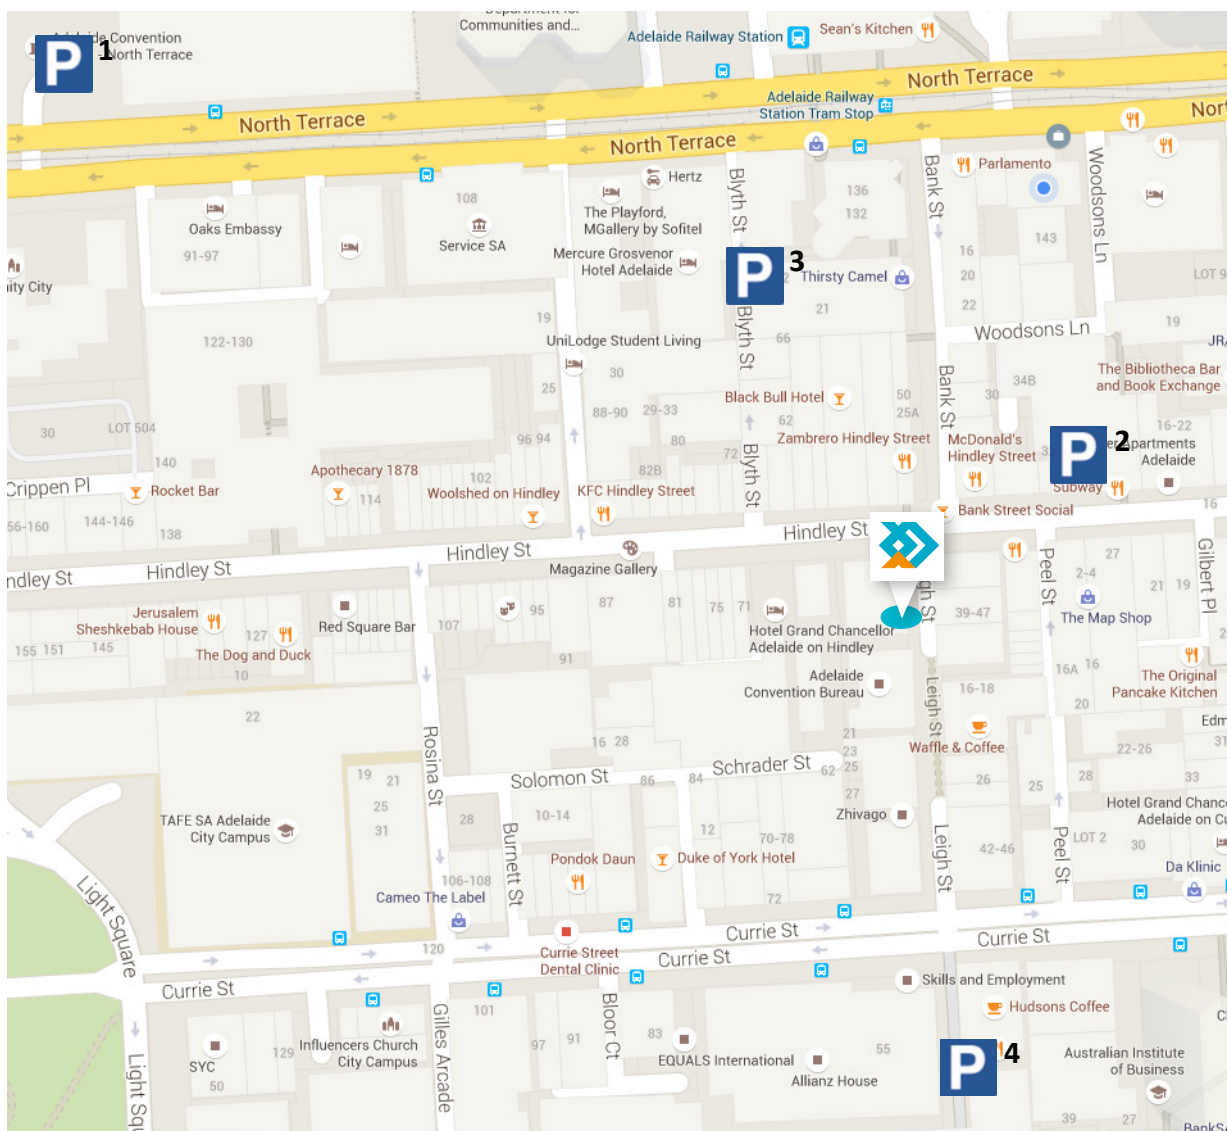

Our training rooms are situated at Harmer House, Level 2, 5 Leigh Street, Adelaide (close by to Baker's Delight & across from Casablaba). We are short walking distance from Adelaide Railway Station, tram and bus transportation.

Closest car parking available is:

- [Convention Centre](#) (enter from North Terrace)
- [Blyth Street Car Park](#)
- [Riverbank Car Park](#) (enter from North Terrace onto Station Rd, or from King William St onto Festival Drive )
- [Topham Mall Car Park](#) (enter from Waymouth Street)
- [Wilson Car Park](#) (enter from Hindley Street)

(click to view each car park and their rates)

ASC Training & Development

[Blyth Street Car Park](#)

[Convention Centre Car Park](#)

[Topham Mall Car Park](#)

[Wilson Car Park](#)